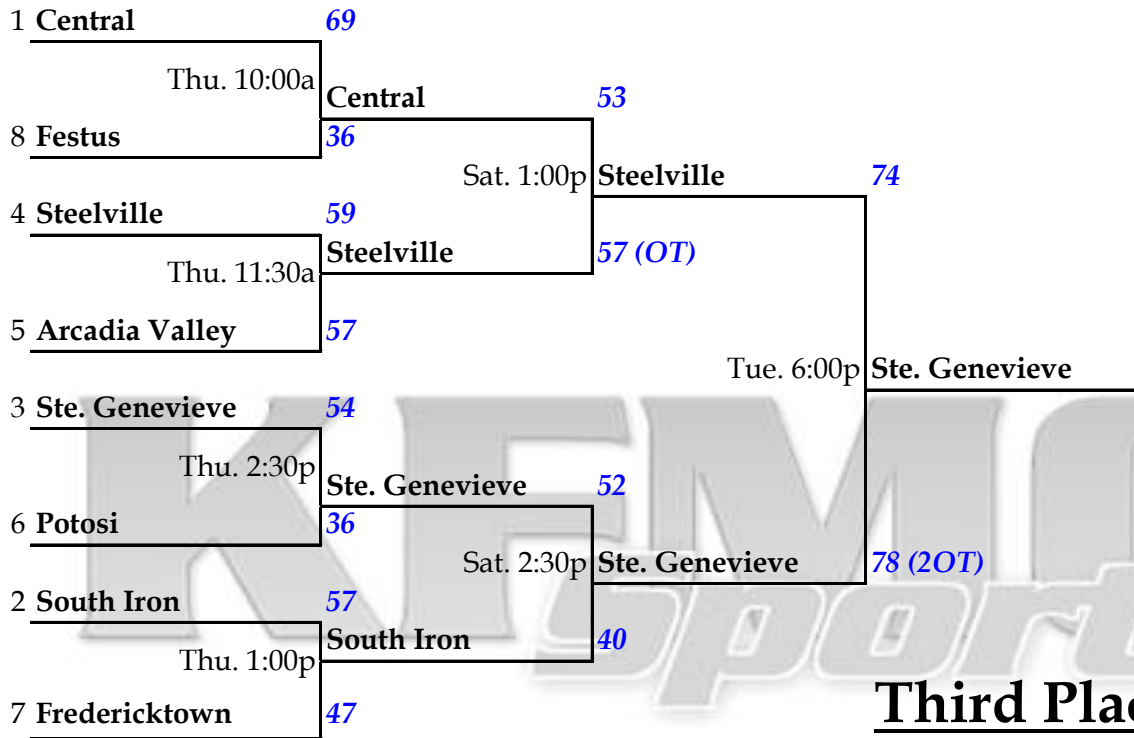

34th Lady Rebel Christmas Tournament

Host: Central -- Dec. 26-31, 2019

Third Place Game

Fifth Place Bracket